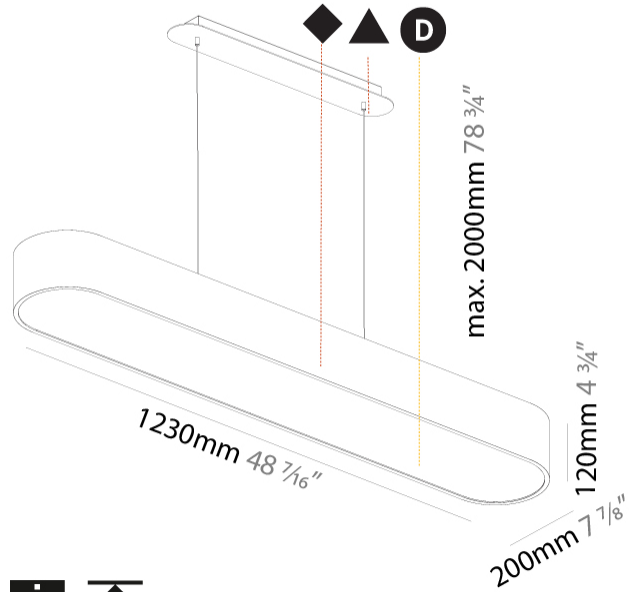

GENERAL

Series: Smoothy
Subseries: Smoothline
Brand: Prolicht
Division: Architectural
Mounting Type: Suspension
Mounting Location: Ceiling
Subcategory: Profile

PHYSICAL

Shape: Oblong
Length (mm): 1230
Length (in): 48 7/16
Width (mm): 200
Width (in): 7 7/8
Height (mm): 120
Height (in): 4 3/4
Max. Overall Height (mm): 2120
Max. Overall Height (in): 82 1/2
Light Distribution: Direct
Weight (kg): 8.855
Weight (lbs): 19.48
Diffuser: PMMA - Opal or Micro-Prism
Fixture Finish: SSR / BKV / CWI / CRY / HAB / UFT / ITA / RUA / FTG / MYG / LOD / PUS / FRO / FUP / KIA / POP / BLS / SPG / MEY / GOH / GUM / CHC / COM / ABZ / JAG / OBR / MOS / ROR
Fixture Material: Extruded Aluminum / Steel
Cable Details: 2000mm / 78 3/4"

ELECTRICAL

Lamp Type: LED (Zhaga Standard)
Input Wattage (W): 42
Total Output Wattage (W): 38
Dimming: Tri-Mode (Non-Dimming and Phase Dimming (120Vac only) and 0-10V Dimming)
Driver Included: Yes
Driver Location: Integrated
Driver Type: Constant Current - Universal
Driver Class: Class 1
Input Voltage (V): 120 - 277
Constant Current (MA): 500

LED

Number of LEDs: 12
Color Temperature (°K): 3000 / 3500 / 4000
Max. Delivered Lumen (lm): 2920 / 3146 / 3210
CRI: >80 CRI
Lamp Life (hrs): 50000

OPTICAL

RATINGS AND CERTIFICATIONS

Certified By: Certified for North American Standards
IP rating: IP20