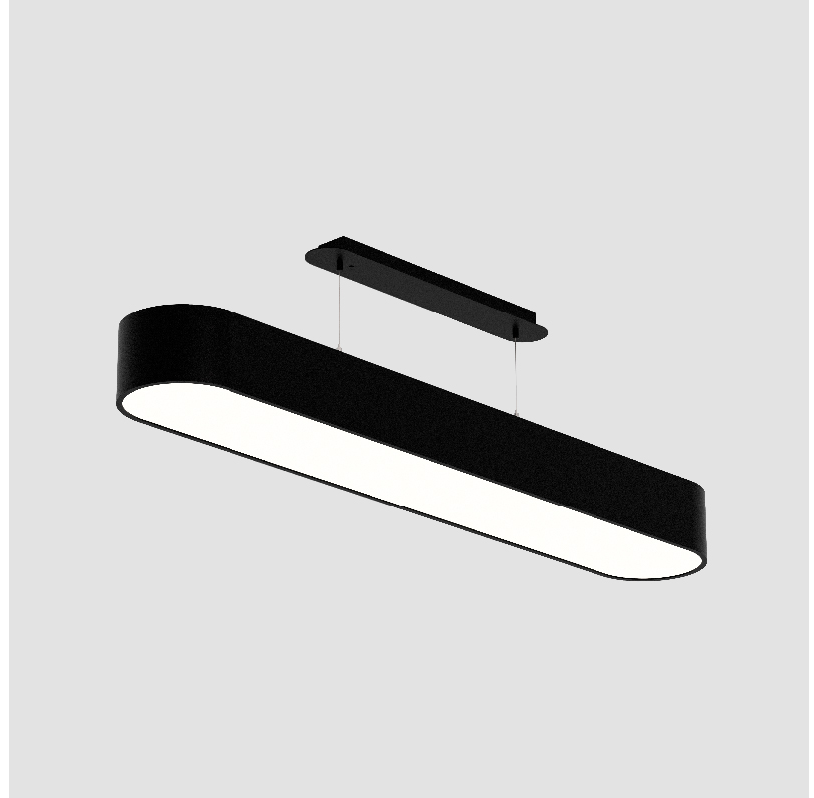

GENERAL

Series: Smoothy
Subseries: Smoothline
Brand: Prolicht
Division: Architectural
Mounting Type: Suspension
Mounting Location: Ceiling
Subcategory: Profile

PHYSICAL

Shape: Oblong
Length (mm): 1230
Length (in): 48 7/16
Width (mm): 200
Width (in): 7 7/8
Height (mm): 120
Height (in): 4 3/4
Max. Overall Height (mm): 2120
Max. Overall Height (in): 82 1/2
Light Distribution: Direct
Weight (kg): 8.855
Weight (lbs): 19.48
Diffuser: PMMA - Opal or Micro-Prism
Fixture Finish: SSR / BKV / CWI / CRY / HAB / UFT / ITA / RUA / FTG / MYG / LOD / PUS / FRO / FUP / KIA / POP / BLS / SPG / MEY / GOH / GUM / CHC / COM / ABZ / JAG / OBR / MOS / ROR
Fixture Material: Extruded Aluminum / Steel
Cable Details: 2000mm / 78 3/4"

ELECTRICAL

Lamp Type: LED (Zhaga Standard)
Input Wattage (W): 42
Total Output Wattage (W): 38
Dimming: Tri-Mode (Non-Dimming and Phase Dimming (120Vac only) and 0-10V Dimming)
Driver Included: Yes
Driver Location: Integrated
Driver Type: Constant Current - Universal
Driver Class: Class 1
Input Voltage (V): 120 - 277
Constant Current (MA): 500

LED

Number of LEDs: 12
Color Temperature (°K): 3000 / 3500 / 4000
Max. Delivered Lumen (lm): 2920 / 3146 / 3210
CRI: >80 CRI
Lamp Life (hrs): 50000

OPTICAL

RATINGS AND CERTIFICATIONS

Certified By: Certified for North American Standards
IP rating: IP20